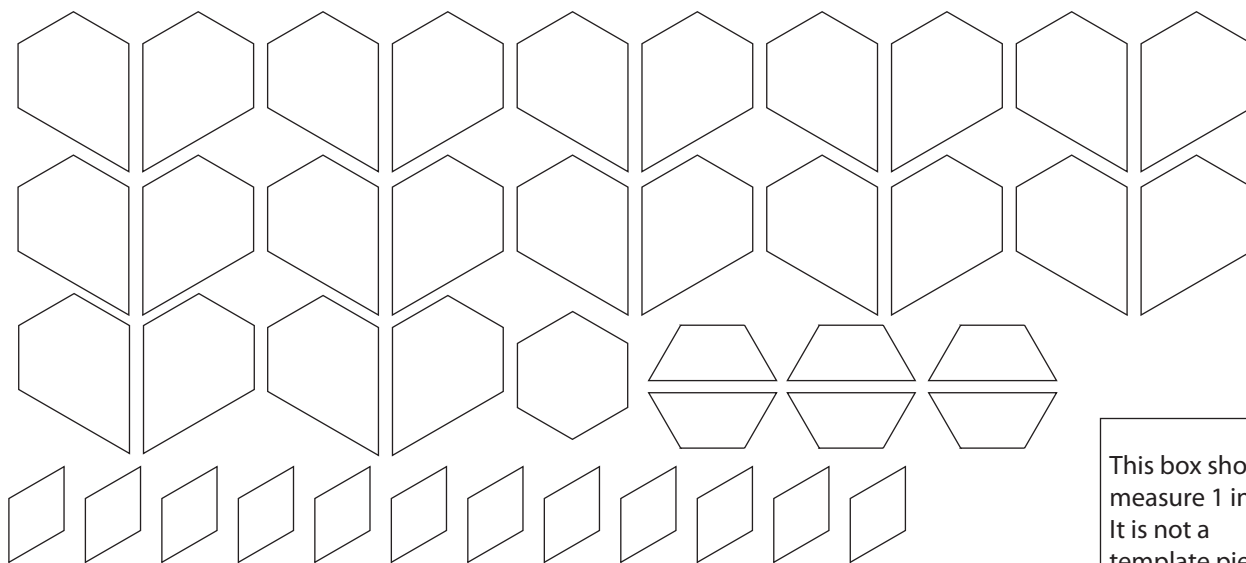

Wing dance pattern key and coloring sheet

Number of pieces required to make one block:

Wing dance 4" and 6" blocks, Page 1 of 1

4" Block: Pieces for one block

This box should measure 1 inch. It is not a template piece.

6" Block: Pieces for one block

Wing dance 9" block, Page 1 of 1: Pieces for one block

This box should measure 1 inch.
It is not a template piece.

Wing dance 12" block, Page 1 of 2: Pieces for one block

This box should measure 1 inch. It is not a template piece.